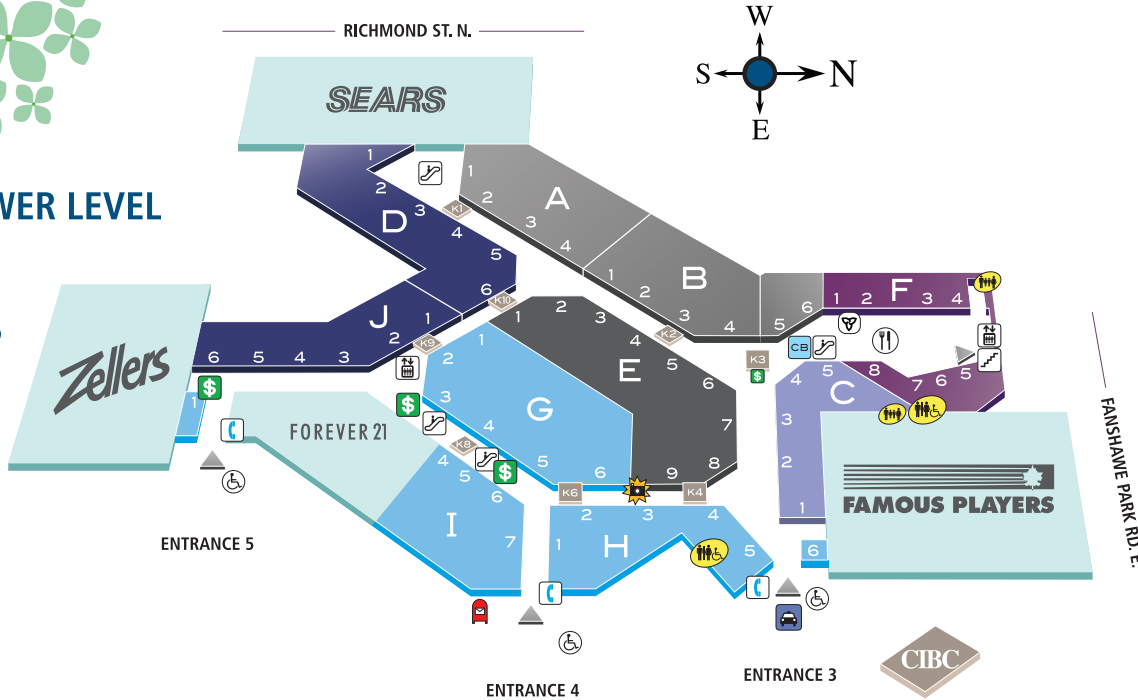

MASONVILLE PLACE

LOWER LEVEL

- ADMINISTRATION OFFICE
- ATM
- BUS DEPOT
- CANADA POST MAILBOX
- COMMUNITY BOOTH
- ELEVATOR
- ENTRANCE
- ESCALATOR
- FAMILY WASHROOMS
- FOOD COURT
- GUEST SERVICES
- NURSING STATION
- SERVICE ONTARIO KIOSK
- PHOTO BOOTH
- SECURITY
- STAIRS
- TAXI PHONE
- TELEPHONES
- WASHROOMS

F5	Mrs. Vanelli's	(519) 660-6628
F7	New York Fries	(519) 660-4365
F2	Thai Express	(519) 663-2085
F1	Tim Hortons	(519) 672-4222

FOOTWEAR

U3	Aldo	(519) 660-6539
M3	Feet First	(519) 675-9908
S1	Foot Locker	(519) 672-9513
O1	Nine West	(519) 645-4949
J1	North by Northwest	(519) 667-0742
L1	Payless ShoeSource	(519) 645-2785
E5	SoftMoc	(519) 679-8859
A2	Spring	(519) 850-7623
C2	Stance	(519) 663-2263
T1	The Children's Place	(519) 850-9393
T4	Town Shoes	(519) 645-6996
S1	Walking On A Cloud	(519) 667-1079

GENERAL, VARIETY & LOTTERY

H4	Gateway Newstands	(519) 660-6155
F6	International News	(519) 673-1348

HEALTH & BEAUTY

A3	Bath & Body Works	(519) 850-8849
E9	Body Shop, The	(519) 660-6709
E8	Caryl Baker Visage	(519) 679-0034
B5	Crabtree & Evelyn	(519) 660-6601
E1	Fruits & Passion	(519) 443-8029
J2	GNC - General Nutrition Centre	(519) 850-7863
M3	L'Occitane en Provence	(519) 667-0222
D6	MAC	(519) 663-2027
C2	Nutrition House	(519) 850-0724
K9	Proactiv	(519) 850-1379
R3	Raymond's Hair and Day Spa	(519) 850-0088
I7	Shoppers Drug Mart	(519) 663-9370
I5	Trade Secrets	(519) 672-5311

LADIES' APPAREL

T2	aerie	(519) 850-9491
B2	Aritzia	(519) 434-2555
P1	Banana Republic	(519) 850-8820
E4	Bikini Village	(519) 643-1027
S2	Cleo	(519) 667-2124

G5	Dynamite	(519) 673-3248
	Forever 21	
E3	Garage	(519) 673-5656
R1	Guess	(519) 936-2889
U3	Guess by Marciano	(519) 660-1646
T1	Jacob	(519) 660-8663
E6	La Senza	(519) 660-4828
U4	La Vie en Rose	(519) 675-1142
U2	Laura	(519) 850-0030
S4	Laura Petites	(519) 850-0032
S3	Laura Plus 14+	(519) 661-2643
S2	Melanie Lyne	(519) 679-1472
A4	Mexx	(519) 672-6399
P3	Olsen Europe	(519) 667-0096
D3	Smart Set	(519) 660-6365
A2	Suzy Shier	(519) 660-6189