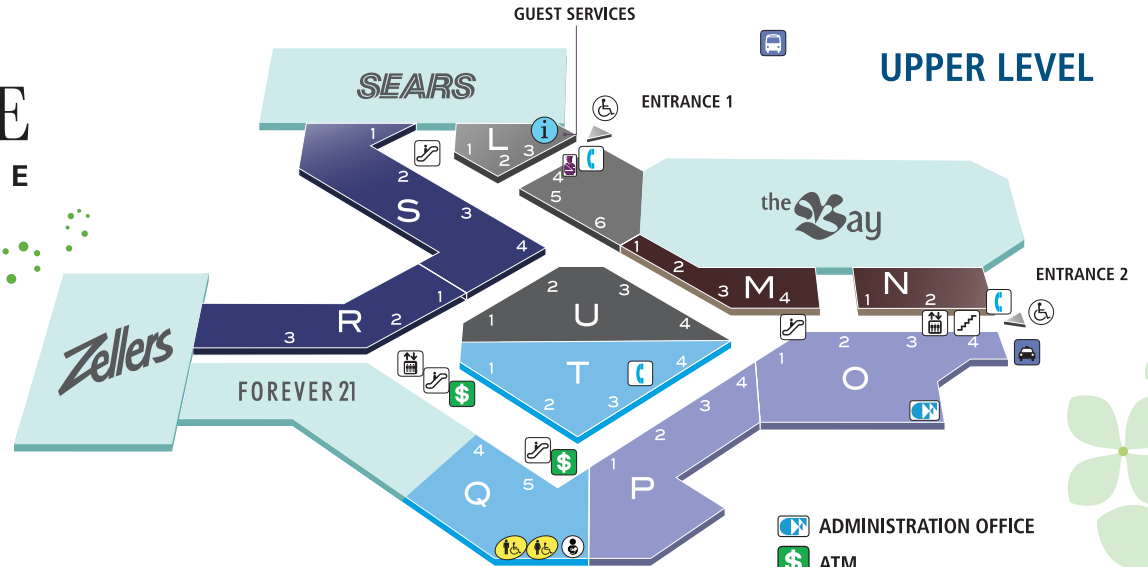

MASONVILLE PLACE

LOWER LEVEL

- ADMINISTRATION OFFICE
- ATM
- BUS DEPOT
- CANADA POST MAILBOX
- COMMUNITY BOOTH
- ELEVATOR
- ENTRANCE
- ESCALATOR
- FAMILY WASHROOMS
- FOOD COURT
- GUEST SERVICES
- NURSING STATION
- SERVICE ONTARIO KIOSK
- PHOTO BOOTH
- SECURITY
- STAIRS
- TAXI PHONE
- TELEPHONES
- WASHROOMS

F5	Mrs. Vanelli's	(519) 660-6628
F7	New York Fries	(519) 660-4365
F2	Thai Express	(519) 663-2085
F1	Tim Hortons	(519) 672-4222

FOOTWEAR

U3	Aldo	(519) 660-6539
M3	Feet First	(519) 675-9908
S1	Foot Locker	(519) 672-9513
O1	Nine West	(519) 645-4949
J1	North by Northwest	(519) 667-0742
L1	Payless ShoeSource	(519) 645-2785
E5	SoftMoc	(519) 679-8859
A2	Spring	(519) 850-7623
C2	Stance	(519) 663-2263
T1	The Children's Place	(519) 850-9393
T4	Town Shoes	(519) 645-6996
S1	Walking On A Cloud	(519) 667-1079

LADIES' APPAREL

T2	aerie	(519) 850-9491
B2	Aritzia	(519) 434-2555
P1	Banana Republic	(519) 850-8820
E4	Bikini Village	(519) 643-1027
S2	Cleo	(519) 667-2124

G5	Dynamite	(519) 673-3248
	Forever 21	
E3	Garage	(519) 673-5656
R1	Guess	(519) 936-2889
U3	Guess by Marciano	(519) 660-1646
T1	Jacob	(519) 660-8663
E6	La Senza	(519) 660-4828
U4	La Vie en Rose	(519) 675-1142
U2	Laura	(519) 850-0030
S4	Laura Petites	(519) 850-0032
S3	Laura Plus 14+	(519) 661-2643
S2	Melanie Lyne	(519) 679-1472
A4	Mexx	(519) 672-6399
P3	Olsen Europe	(519) 667-0096
D3	Smart Set	(519) 660-6365
A2	Suzy Shier	(519) 660-6189

LEATHER & LUGGAGE

H3	Bentley	(519) 850-7700
J2	Danier	(519) 850-7633

MEN'S APPAREL

P1	Banana Republic	(519) 850-8810
	Forever 21	
R1	Guess	(519) 936-2889
A4	Mexx	(519) 672-6399
R2	Tip Top	(519) 660-4819

MUSIC & VIDEOS